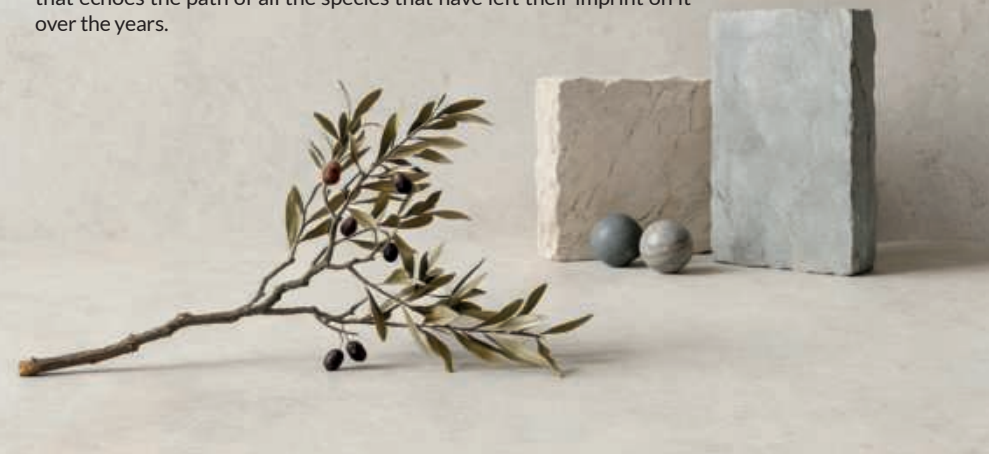

• **New Slate** : Inspired by a monochrome slate with a modern look, with subtle rusty touches that give it a simple and minimalist appearance. Its R10 finish ensures its durability and resistance, providing great versatility when applied to any room.

• **Chartres** : From the central region of Burgundy, where one can find stones ranging from beige to ecru, Chartres emerges, featuring a soft texture and hardly any contrasts. Chartres also has a pleasant texture that is reminiscent of the most classic aged stones from Tuscany.

• **Oxford** : Of English origin, this stone is remarkable for its pearl blue hue and diagonal veins, added to which is a touch of rust and white that gives it a unique and different character. The low relief veins give it a touch of realism and its silver colours grant it exceptional elegance and a calm, soft appearance.

• **Norwegian** : Originally from Norway, Norwegian is one of the most widely used stones by contemporary artists today. Its colour palette varies from blue and grey shades to white, providing extra brightness. It is considered a magic stone due to the encrusted fossils on its surface. An exclusive, living stone that echoes the path of all the species that have left their imprint on it over the years.